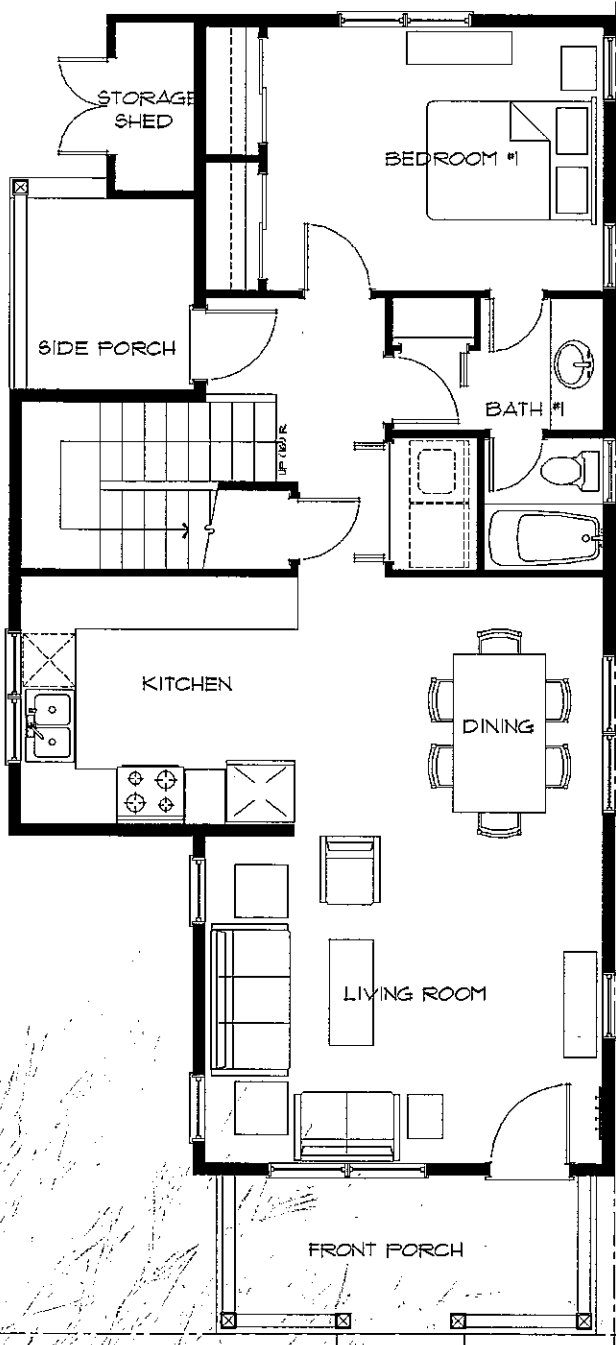

Sunflower Cottage

3 Bedrooms ☯ 2 Baths ☯ 1,398 Square Feet

SINGLE FAMILY COTTAGES

Miller Ranch's Single Family Cottages feature 3- and 4-bedroom designs, optional unfinished basement space and optional 2-car garages. The collection of Single Family Cottages range in size from 1,307 to 1,555 square feet. Four floor plans include Sunflower, Peppercorn, Wheatgrass and Cottontail.

ASW REALTY PARTNERS RESERVES THE RIGHT TO ALTER ALL PRELIMINARY FLOORPLANS, SPECIFICATIONS, FEATURES, PRICES AND OTHER INFORMATION DESCRIBED IN THE SALES MATERIAL WITHOUT NOTICE OR OBLIGATION. ALL HOME SIZES ARE APPROXIMATE AND MAY VARY DEPENDING UPON THE ELEVATION. THIS DRAWING IS AN ARTIST CONCEPTION ONLY AND DETAILS ARE SUBJECT TO CHANGE.

Sunflower Cottage

3 Bedrooms ∞ 2 Baths ∞ 1,398 Square Feet

GROUND LEVEL

UPPER LEVEL

ASW REALTY PARTNERS RESERVES THE RIGHT TO ALTER ALL PRELIMINARY FLOORPLANS, SPECIFICATIONS, FEATURES, PRICES AND OTHER INFORMATION DESCRIBED IN THIS BROCHURE WITHOUT NOTICE OR OBLIGATION. ALL HOME SIZES ARE APPROXIMATE AND MAY VARY DEPENDING UPON THE ELEVATION. THIS DRAWING IS AN ARTIST CONCEPTION ONLY AND DETAILS ARE SUBJECT TO CHANGE.