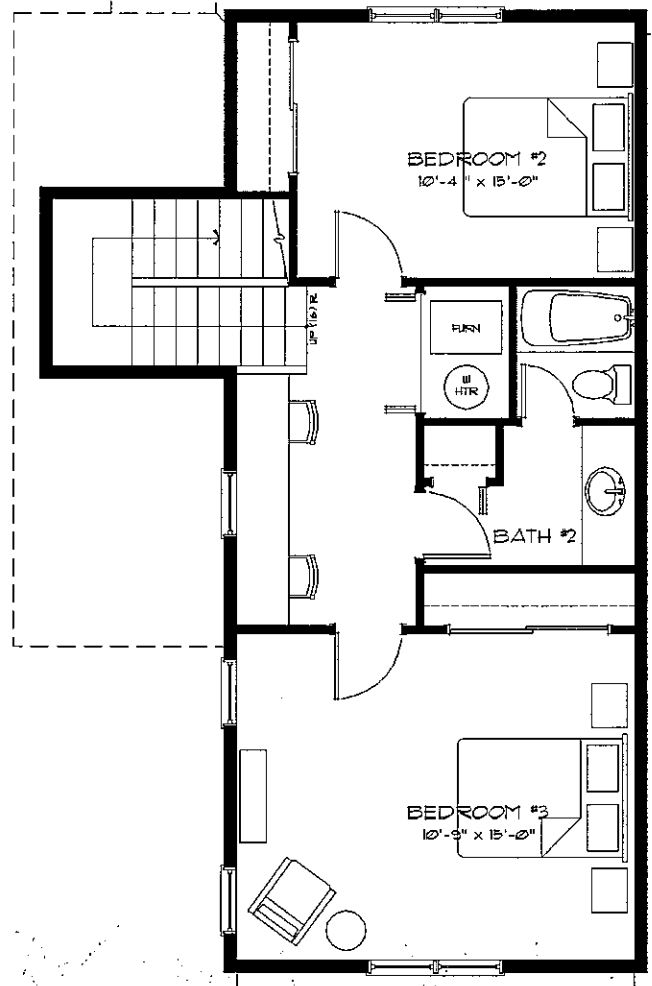

Sunflower Cottage

3 Bedrooms ☯ 2 Baths ☯ 1,398 Square Feet

SINGLE FAMILY COTTAGES

Miller Ranch's Single Family Cottages feature 3- and 4-bedroom designs, optional unfinished basement space and optional 2-car garages. The collection of Single Family Cottages range in size from 1,307 to 1,555 square feet. Four floor plans include Sunflower, Peppercorn, Wheatgrass and Cottontail.

ASW REALTY PARTNERS RESERVES THE RIGHT TO ALTER ALL PRELIMINARY FLOORPLANS, SPECIFICATIONS, FEATURES, PRICES AND OTHER INFORMATION DESCRIBED IN THE SALES MATERIAL WITHOUT NOTICE OR OBLIGATION. ALL HOME SIZES ARE APPROXIMATE AND MAY VARY DEPENDING UPON THE ELEVATION. THIS DRAWING IS AN ARTIST CONCEPTION ONLY AND DETAILS ARE SUBJECT TO CHANGE.

Sunflower Cottage

3 Bedrooms ∞ 2 Baths ∞ 1,398 Square Feet

GROUND LEVEL

UPPER LEVEL

ASW REALTY PARTNERS RESERVES THE RIGHT TO ALTER ALL PRELIMINARY FLOORPLANS, SPECIFICATIONS, FEATURES, PRICES AND OTHER INFORMATION DESCRIBED IN THIS BROCHURE WITHOUT NOTICE OR OBLIGATION. ALL HOME SIZES ARE APPROXIMATE AND MAY VARY DEPENDING UPON THE ELEVATION. THIS DRAWING IS AN ARTIST CONCEPTION ONLY AND DETAILS ARE SUBJECT TO CHANGE.